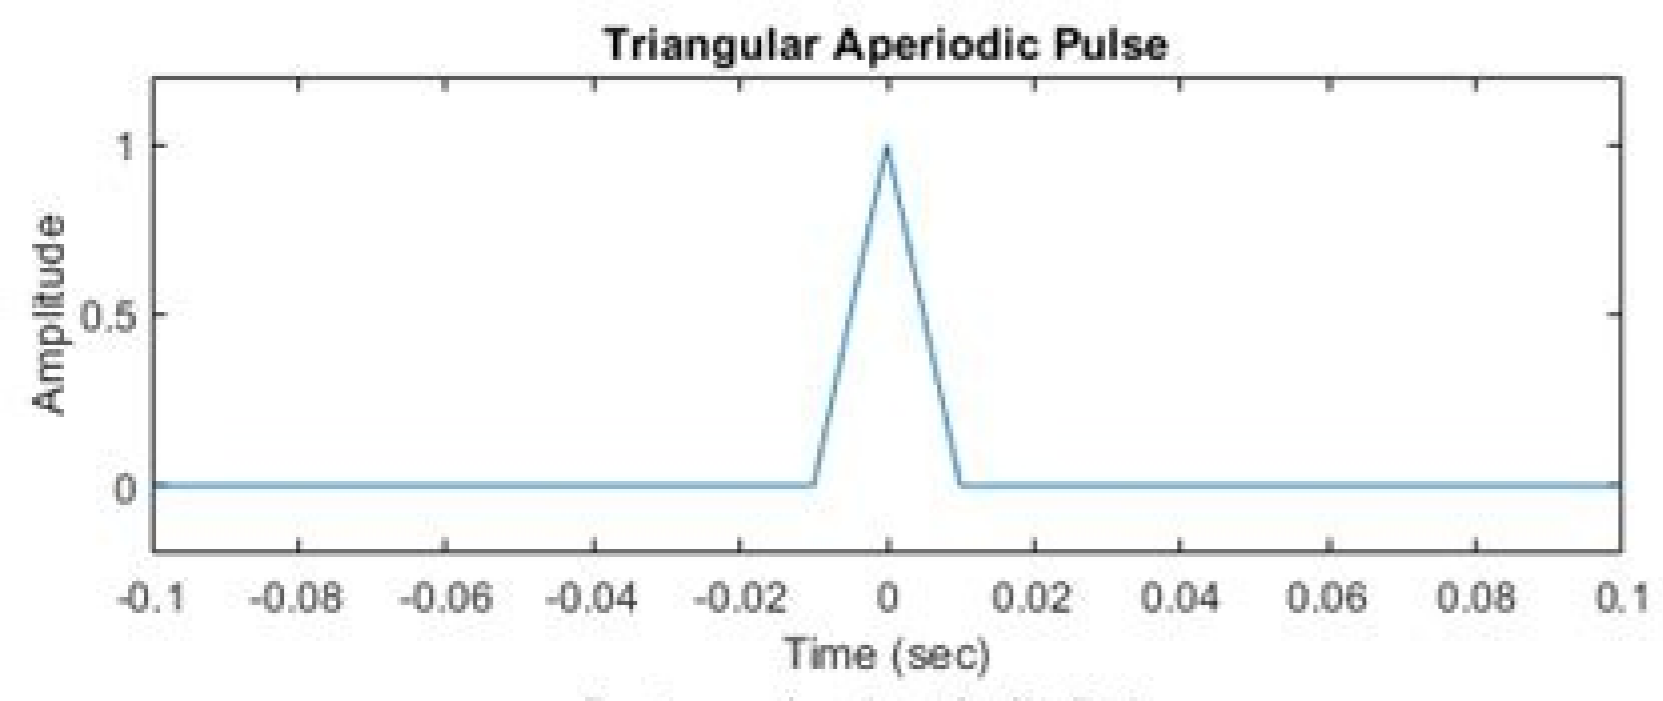

I'm not robot  reCAPTCHA

Open

Fourier transform of sinc function using matlab

$$X(\omega) = \frac{\sin[\omega(N + \frac{1}{2})]}{\sin(\omega/2)}$$

Under suitable conditions F (Definition). The discrete-time Fourier transform of a discrete sequence of real or complex numbers $x[n]$, for all integers n , is a Fourier series, which produces a periodic function of a frequency variable. When the frequency variable, ω , has normalized units of radians/sample, the periodicity is 2π , and the Fourier series is: p.147 Sinc interpolation is used to connect the channel filter coefficients and is shown as the interpolated path gains. These points are used solely for display purposes and not used in subsequent channel filtering. For a flat fading channel (one path), the sinc interpolation curve is ... Basic Example matlab/octave code to illustrate creating a user add-on. ... Transform a s-plane filter specification into a z-plane specification. ... Demonstrate the use of the Octave Fuzzy Logic Toolkit to approximate a non-linear function using a Sugeno-type FIS with linear output functions. Parameters x1 array_like. Dividend array. x2 array_like. Divisor array. If x1.shape!= x2.shape, they must be broadcastable to a common shape (which becomes the shape of the output).. out ndarray, None, or tuple of ndarray and None, optional. A location into which the result is stored. If provided, it must have a shape that the inputs broadcast to.