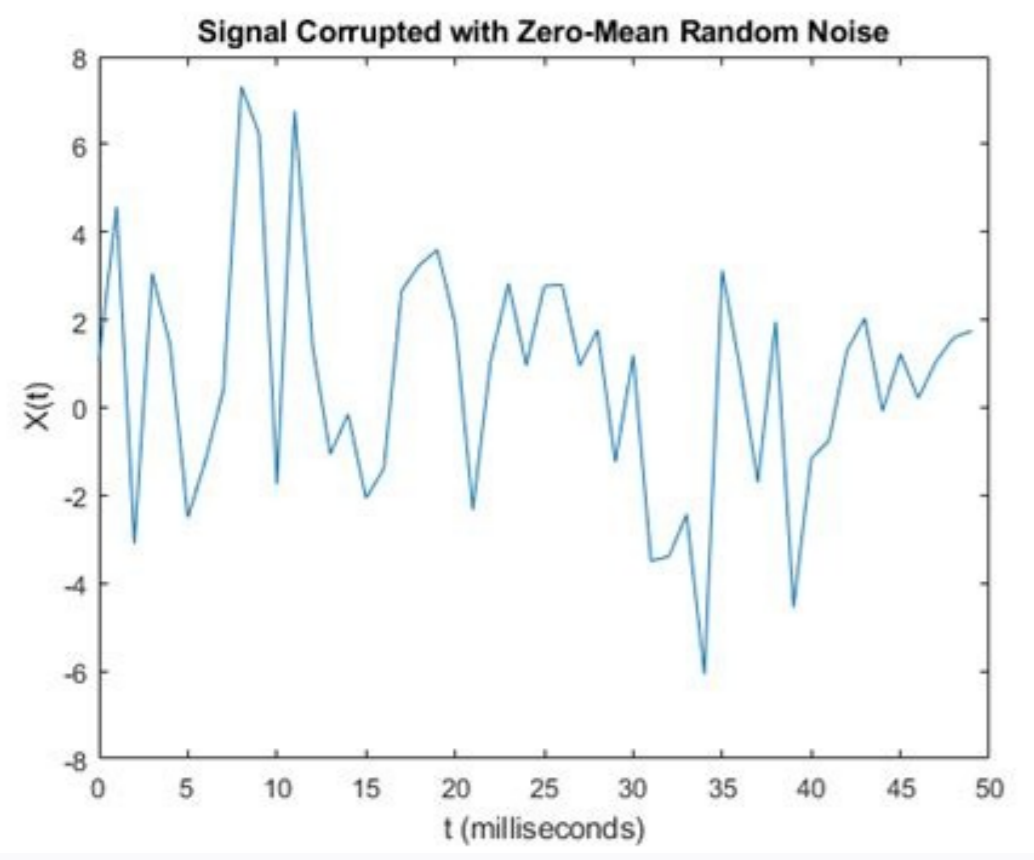

I'm not robot  reCAPTCHA

Open

Fourier transform of sinc function using matlab

$$X(\omega) = \frac{\sin[\omega(N + \frac{1}{2})]}{\sin(\omega/2)}$$

Under suitable conditions F (Definition). The discrete-time Fourier transform of a discrete sequence of real or complex numbers $x[n]$, for all integers n , is a Fourier series, which produces a periodic function of a frequency variable. When the frequency variable, ω , has normalized units of radians/sample, the periodicity is 2π , and the Fourier series is: p.147 Sinc interpolation is used to connect the channel filter coefficients and is shown as the interpolated path gains. These points are used solely for display purposes and not used in subsequent channel filtering. For a flat fading channel (one path), the sinc interpolation curve is ... Basic Example matlab/octave code to illustrate creating a user add-on. ... Transform a s-plane filter specification into a z-plane specification. ... Demonstrate the use of the Octave Fuzzy Logic Toolkit to approximate a non-linear function using a Sugeno-type FIS with linear output functions. Parameters x1 array_like. Dividend array. x2 array_like. Divisor array. If x1.shape!= x2.shape, they must be broadcastable to a common shape (which becomes the shape of the output).. out ndarray, None, or tuple of ndarray and None, optional. A location into which the result is stored. If provided, it must have a shape that the inputs broadcast to.