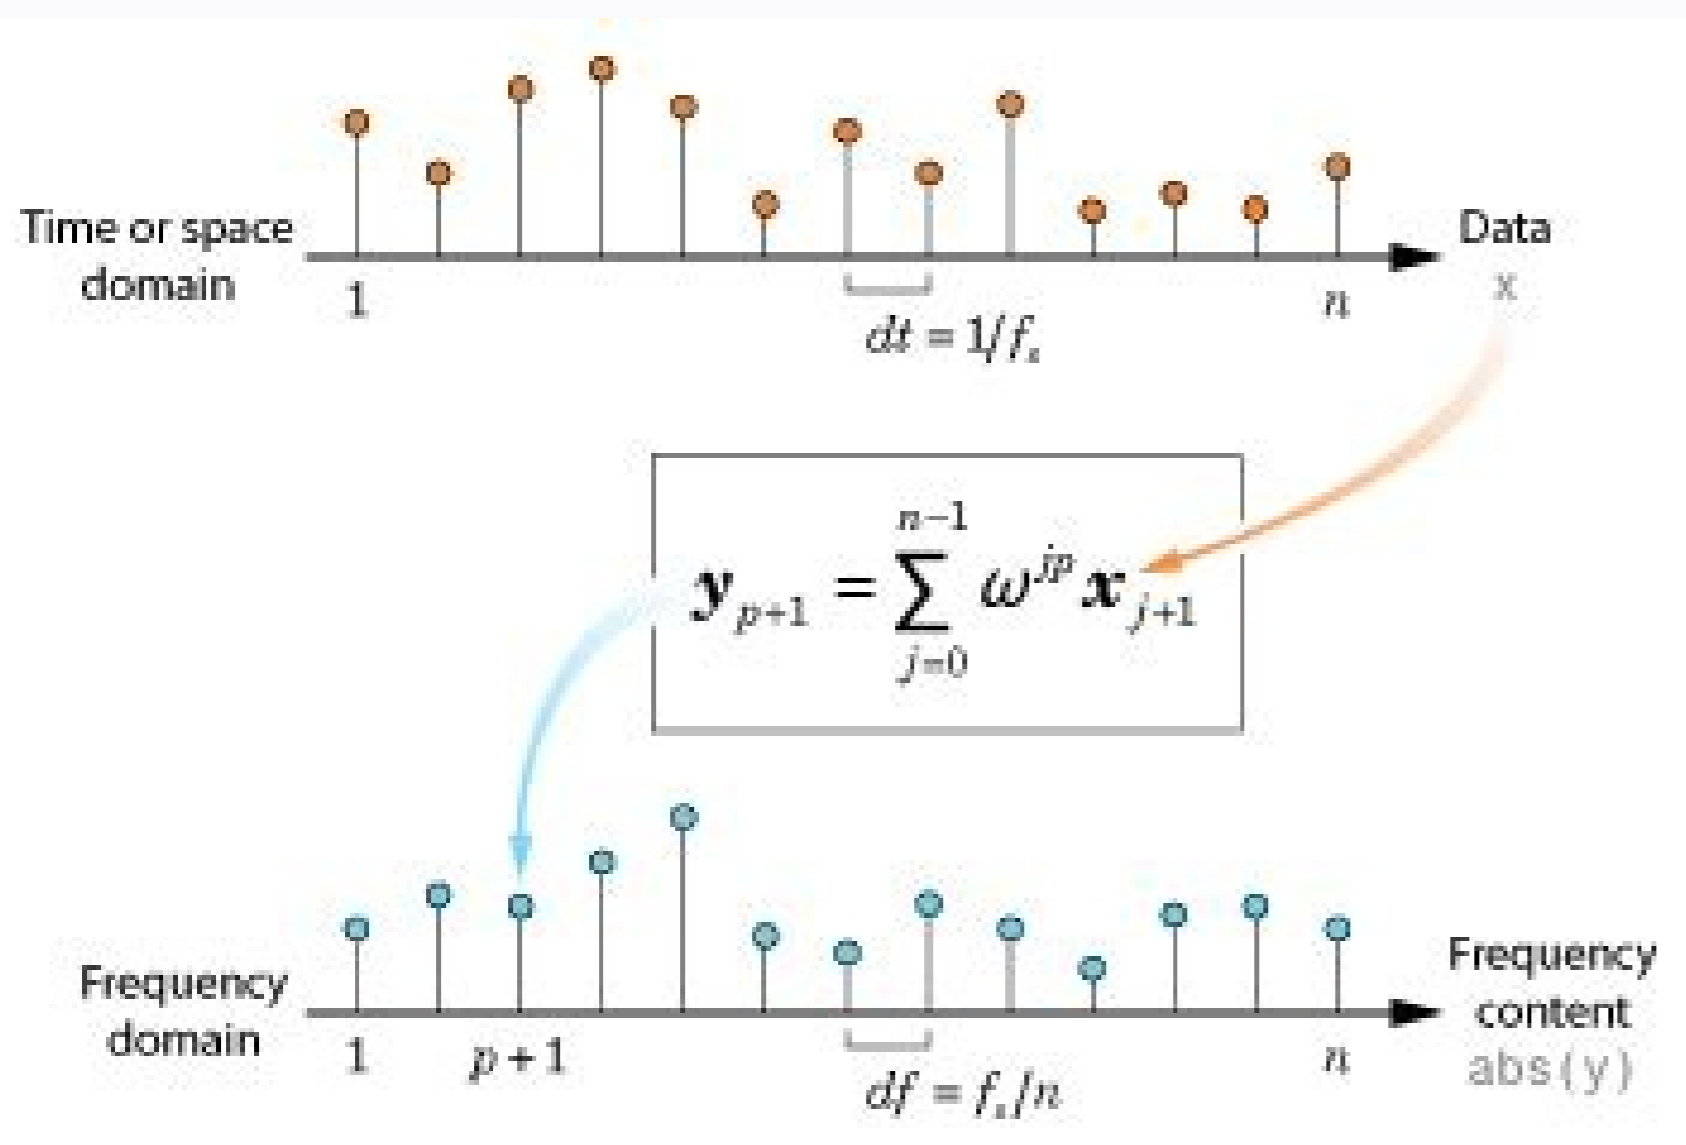

I'm not robot  reCAPTCHA

Open

Fourier transform of sinc function using matlab

$$X(\omega) = \frac{\sin[\omega(N + \frac{1}{2})]}{\sin(\omega/2)}$$

Under suitable conditions F (Definition). The discrete-time Fourier transform of a discrete sequence of real or complex numbers $x[n]$, for all integers n , is a Fourier series, which produces a periodic function of a frequency variable. When the frequency variable, ω , has normalized units of radians/sample, the periodicity is 2π , and the Fourier series is: p.147 Sinc interpolation is used to connect the channel filter coefficients and is shown as the interpolated path gains. These points are used solely for display purposes and not used in subsequent channel filtering. For a flat fading channel (one path), the sinc interpolation curve is ... Basic Example matlab/octave code to illustrate creating a user add-on. ... Transform a s-plane filter specification into a z-plane specification. ... Demonstrate the use of the Octave Fuzzy Logic Toolkit to approximate a non-linear function using a Sugeno-type FIS with linear output functions. Parameters x1 array_like. Dividend array. x2 array_like. Divisor array. If x1.shape!= x2.shape, they must be broadcastable to a common shape (which becomes the shape of the output).. out ndarray, None, or tuple of ndarray and None, optional. A location into which the result is stored. If provided, it must have a shape that the inputs broadcast to.